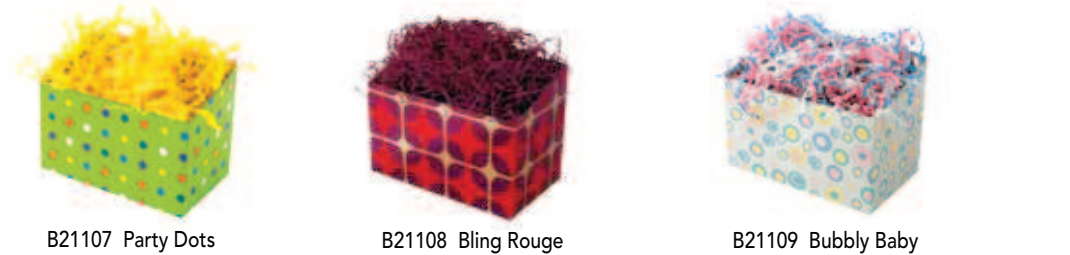

basket boxes

 Basket Boxes are made from 100% recycled board.  
**Made in the USA.**

6-3/4" basket boxes

B21104 Shimmer Frost Leaf

B21105 Christmas Dots

B21106 Zebra Stripes

B21107 Party Dots

B21108 Bling Rouge

B21109 Bubbly Baby

9" basket boxes

B21129 Power Stripe

B21126 Cheery Dots

B21113 Party Dots

B21111 Christmas Dots

B21112 Zebra Stripes

B21110 Shimmer Frost Leaf