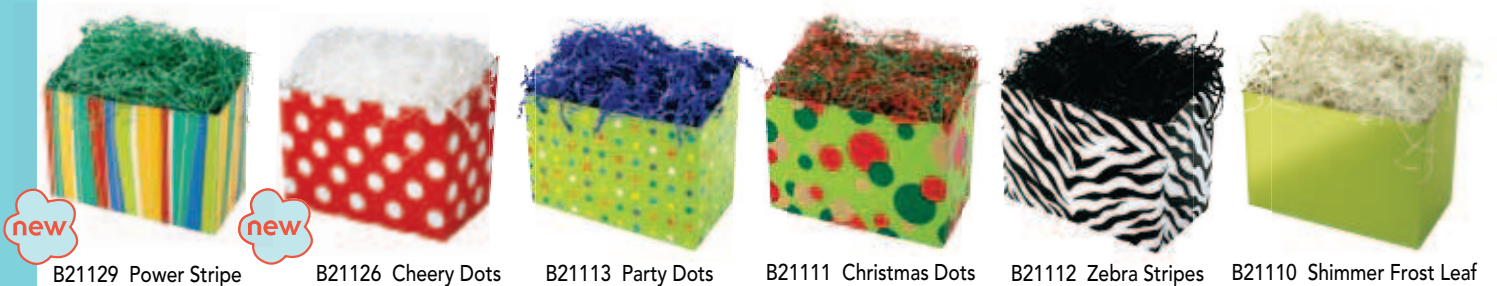

basket boxes

 Basket Boxes are made from 100% recycled board.  
**Made in the USA.**

6-3/4" basket boxes

B21104 Shimmer Frost Leaf

B21105 Christmas Dots

B21106 Zebra Stripes

B21107 Party Dots

B21108 Bling Rouge

B21109 Bubbly Baby

9" basket boxes

B21129 Power Stripe

B21126 Cheery Dots

B21113 Party Dots

B21111 Christmas Dots

B21112 Zebra Stripes

B21110 Shimmer Frost Leaf