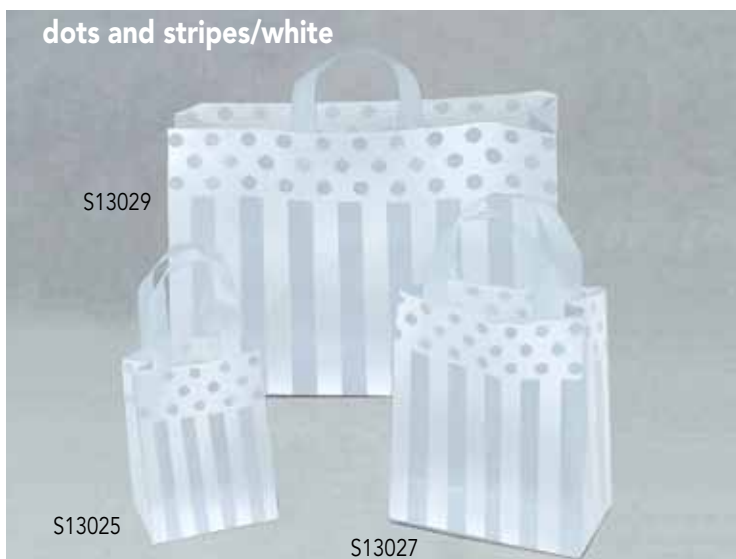

# shamrock printed frosted bags with soft loop handles

May be hot stamped. See pp.122-127.

solaris

new

preppy stripe

exotic poppies

split leaf

dots and stripes/black

dots and stripes/white

No Minimum Order!

shamrock printed frosted bags with soft loop handles

May be hot stamped. See pp.122-127.

star ornaments

S13065

S13063

S13064

## leaves & berries soft loop shoppers

size	item #	case pack	wt./case	gauge	1-9 cases	10-24 cases	25+ cases
12 x 10 x 4	S77182	250	6#	2.25 mil	\$81.43	\$75.17	\$69.80
16 x 15 x 6	S77183	250	12#	2.25 mil	\$93.78	\$86.56	\$80.38

## pet and zebra stripes soft loop shoppers

size	pet item #	zebra stripes item#	case pack	wt./case	gauge	1-9 cases	10-24 cases	25+ cases
12 x 10 x 4	S77065	S77136	250	6#	2.25 mil	\$64.53	\$59.57	\$55.31
16 x 15 x 6	S77066	S77137	250	12#	2.25 mil	\$107.07	\$98.83	\$91.77
22 x 12 x 6	S77067		250	13#	2.25 mil	\$130.95	\$120.88	\$112.24
22 x 18 x 6	S77068		200	15#	2.25 mil	\$137.84	\$127.24	\$118.15