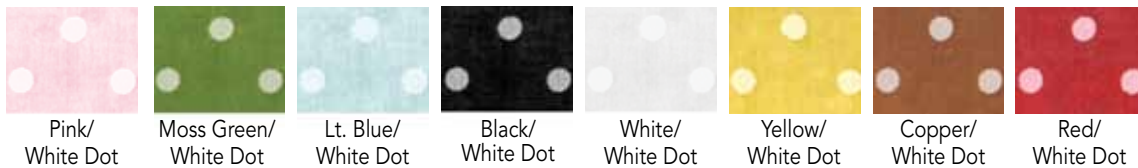

S22091
White

S22092
Ivory

S22093
Gold

polka dot organza bags

size	item #	#/pack	wt./pack	1-9 packs	10-24 packs	25+ packs
3 x 4	see chart	12	1#	\$6.68	\$6.16	\$5.72
4 x 6	see chart	12	1#	\$8.25	\$7.61	\$7.07
6 x 10	see chart	12	1#	\$11.00	\$10.15	\$9.43

color	3 x 4	4 x 6	6 x 10
Black/White Dot	S22010	S22018	S22026
Red/White Dot	S22011	S22019	S22027
Pink/White Dot	S22012	S22020	S22028
Yellow/White Dot	S22013	S22021	S22029
Lt. Blue/White Dot	S22014	S22022	S22030
Moss Green/White Dot	S22015	S22023	S22031
Copper/White Dot	S22016	S22024	S22032
White/White Dot	S22017	S22025	S22033